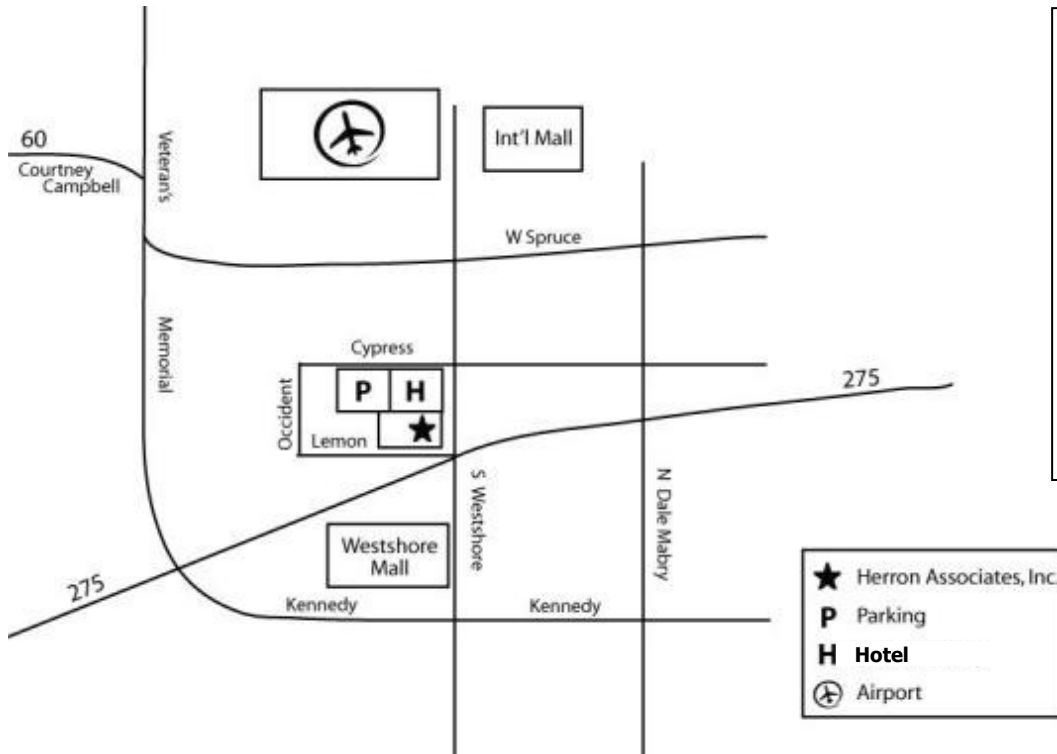

★	Herron Associates, Inc.
P	Parking
H	Hotel
✈	Airport

PARKING

The parking garage is shared by both the Holiday Inn and The Amcott Building. Before 5pm - please park in a non-reserved space toward the south end of the garage. This will usually be on the 3rd or 4th floor of the garage. There is a stairway and an elevator that will take you to the first floor in the garage. From the south end of first floor follow the covered walkway over to the building.