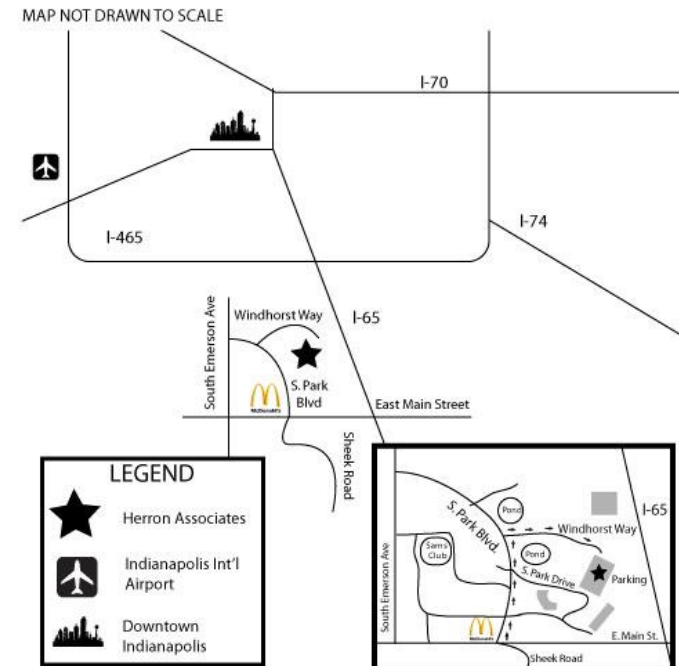

Directions to Herron Corporate office (South Park)

From INDIANAPOLIS INTERNATIONAL AIRPORT

1. Take I-70 E to I-465 S
2. Take I-465 S to I-65 S to Greenwood (Exit 99)
3. Turn right off the exit onto Main Street, keeping in the right lane
4. At the 1st traffic light, turn right onto South Park Blvd. (South Park office complex).
5. Turn right onto Windhorst Way, which is the 3rd road (just past the first pond/fountain).
6. Follow Windhorst Way around the curve. Our office faces I-65. Parking is available in front of our office.

From the SOUTH (via I-65)

1. Take I-65 N to Greenwood (Exit 99)
2. Turn left off the exit onto Main Street, merging to the right lane
3. At the 1st traffic light, turn right onto South Park Blvd. (South Park office complex).
4. Turn right onto Windhorst Way, which is the 3rd road (just past the first pond/fountain).
5. Follow Windhorst Way around the curve. Our office faces I-65. Parking is available in front of our office.

From the NORTH/I-465

1. From I-465 take I-65 S to Greenwood (Exit 99)
2. Turn right off the exit onto Main Street, keeping in the right lane
3. At the 1st traffic light, turn right onto South Park Blvd. (South Park office complex).
4. Turn right onto Windhorst Way, which is the 3rd road (just past the first pond/fountain).
5. Follow Windhorst Way around the curve. Our office faces I-65. Parking is available in front of our office.